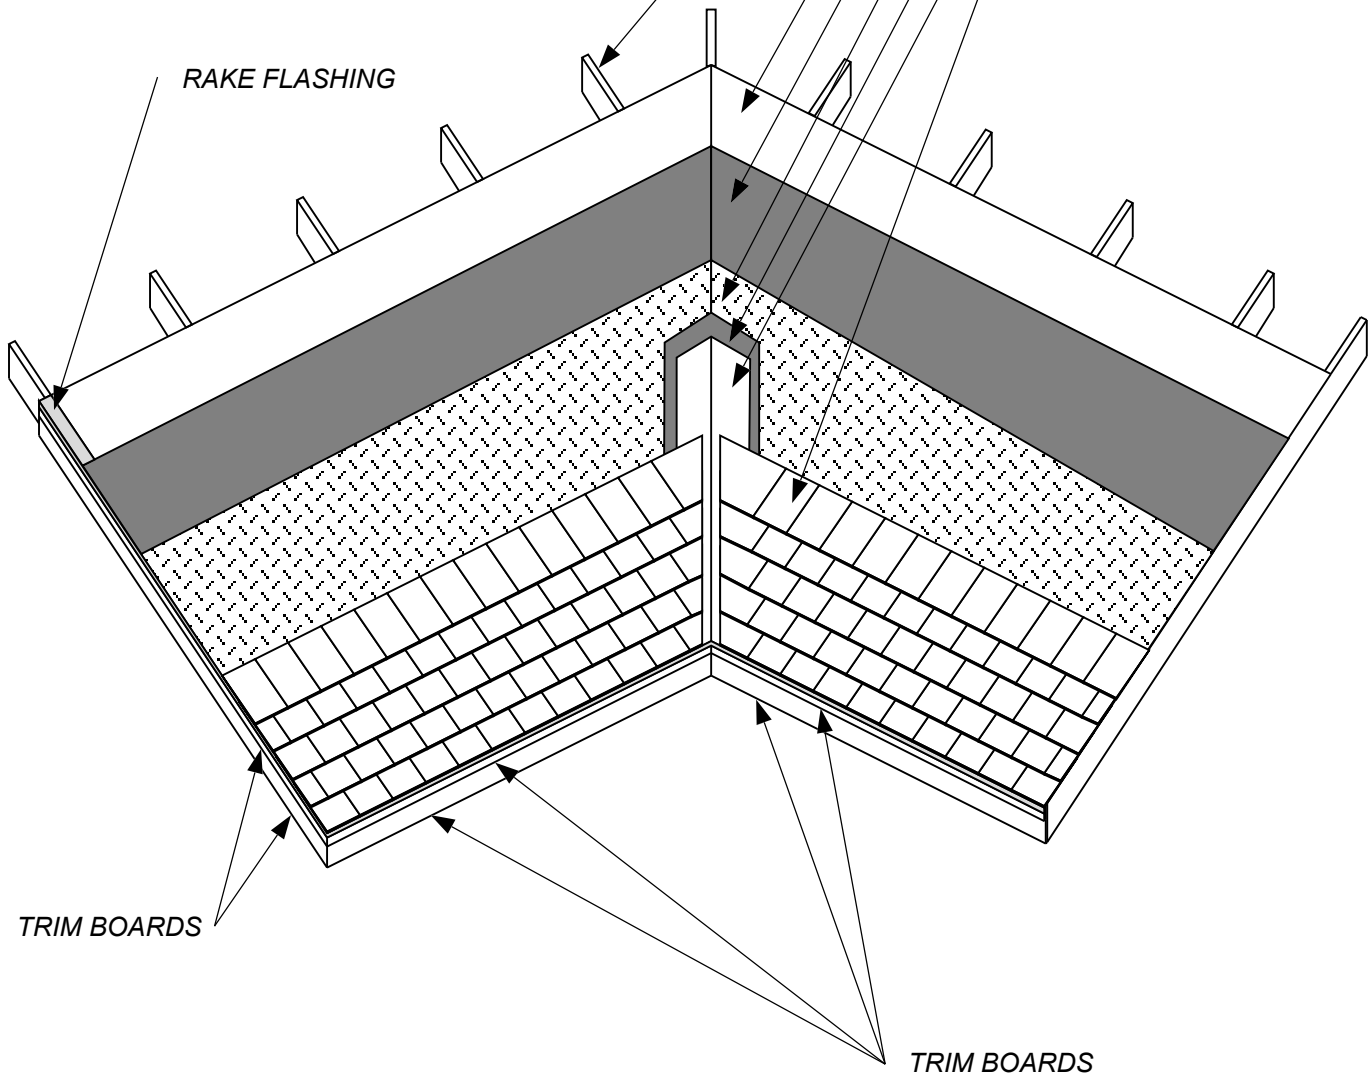

RAFTER  
 ROOF SHEATHING  
 FELT PAPER  
**DRIWALL™ CDR VENT**  
 FELT PAPER  
 METAL FLASHING  
 CEDAR SHINGLES

RAKE FLASHING

TRIM BOARDS

TRIM BOARDS

SKETCH NO: CDR VENT 1

DATE: 1/1/12

SKETCH:  
 ROOF ISO  
 ( GUTTERS NOT SHOWN )