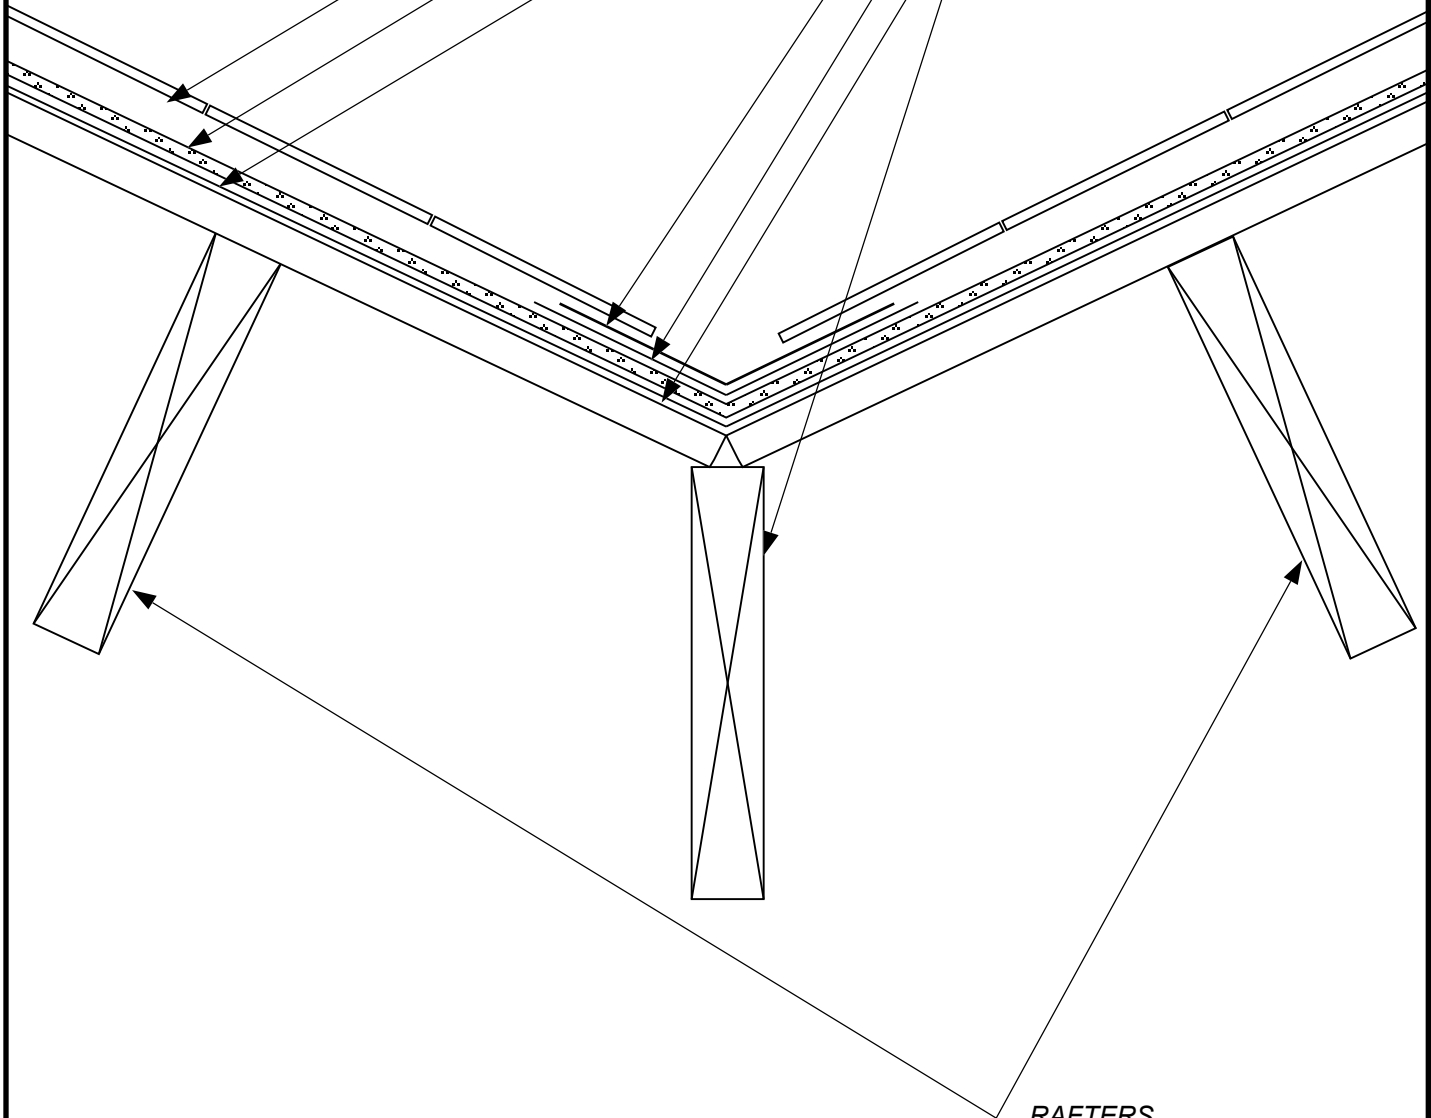

CEDAR SHINGLES

DRIWALL™ CDR VENT

FELT PAPER

METAL FLASHING

FELT PAPER

ROOF SHEATHING

VALLEY RAFTER

RAFTERS

SKETCH NO: CDR VENT 3

DATE: 1/1/12

SKETCH:

ROOF VALLEY FLASHING
DETAIL

Keene Building Products
P.O. Box 241353 Cleveland, OH 44124
P (877) 514-5336 F (440) 605-1120
www.keenebuilding.com