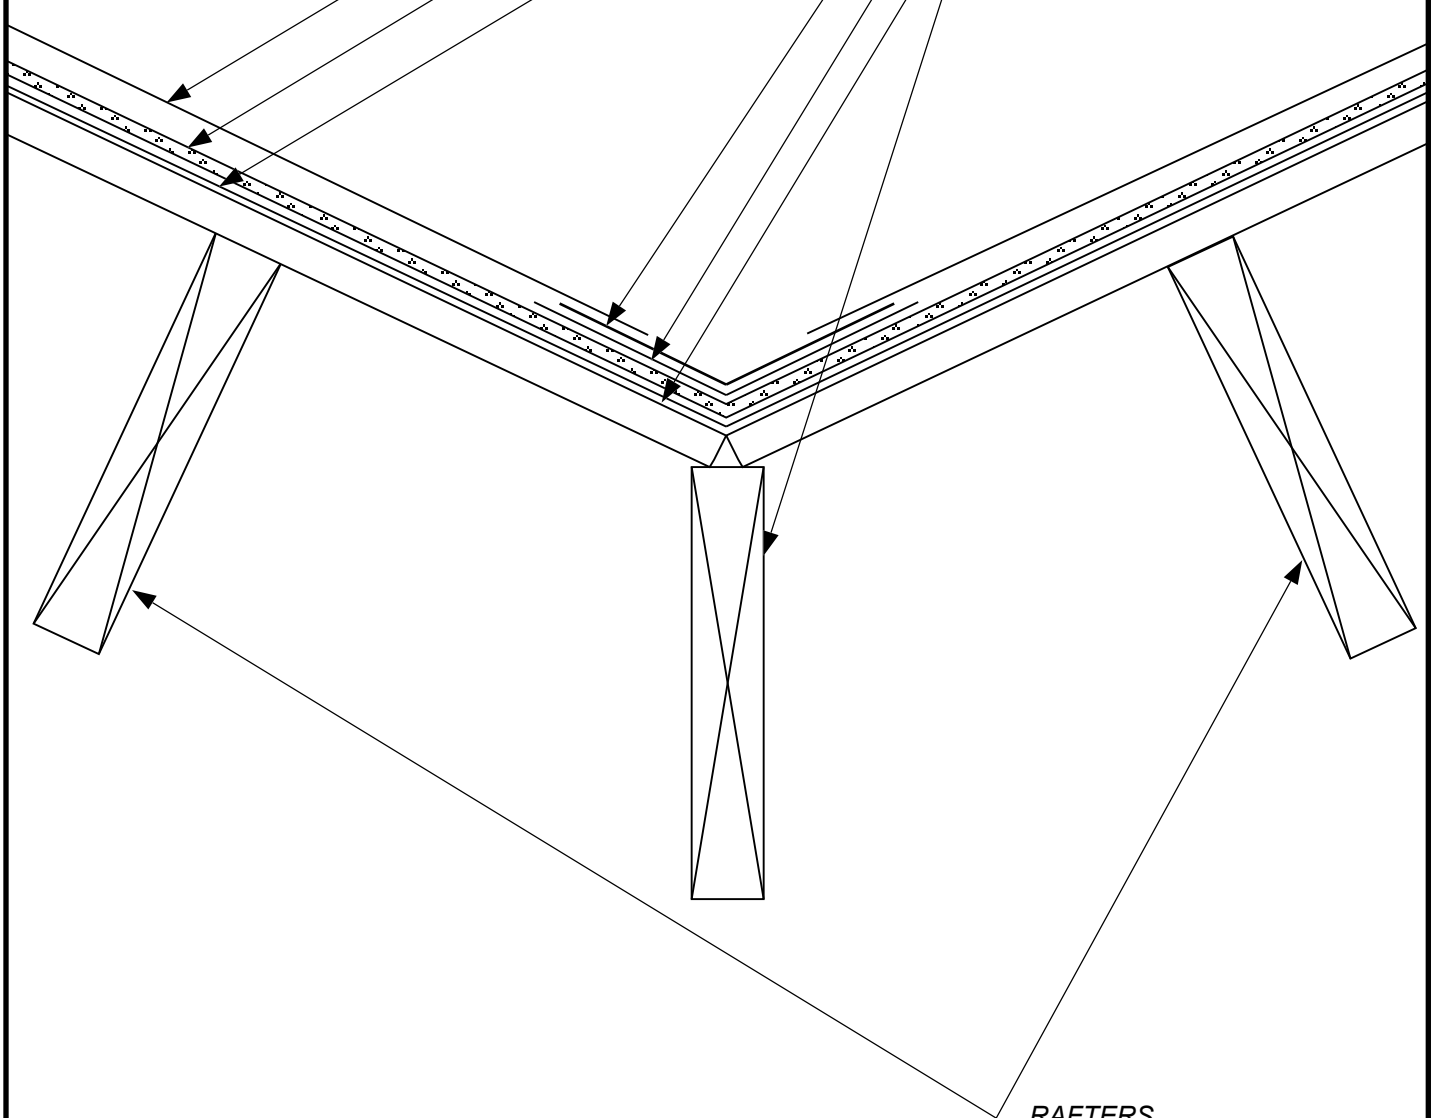

METAL ROOF

DRIWALL™ CDR VENT

FELT PAPER

METAL FLASHING

FELT PAPER

ROOF SHEATHING

VALLEY RAFTER

RAFTERS

SKETCH NO: CDR VENT 8

DATE: 1/1/12

SKETCH:
**ROOF VALLEY FLASHING
DETAIL**

Keene Building Products
P.O. Box 241353 Cleveland, OH 44124
P (877) 514-5336 F (440) 605-1120
www.keenebuilding.com