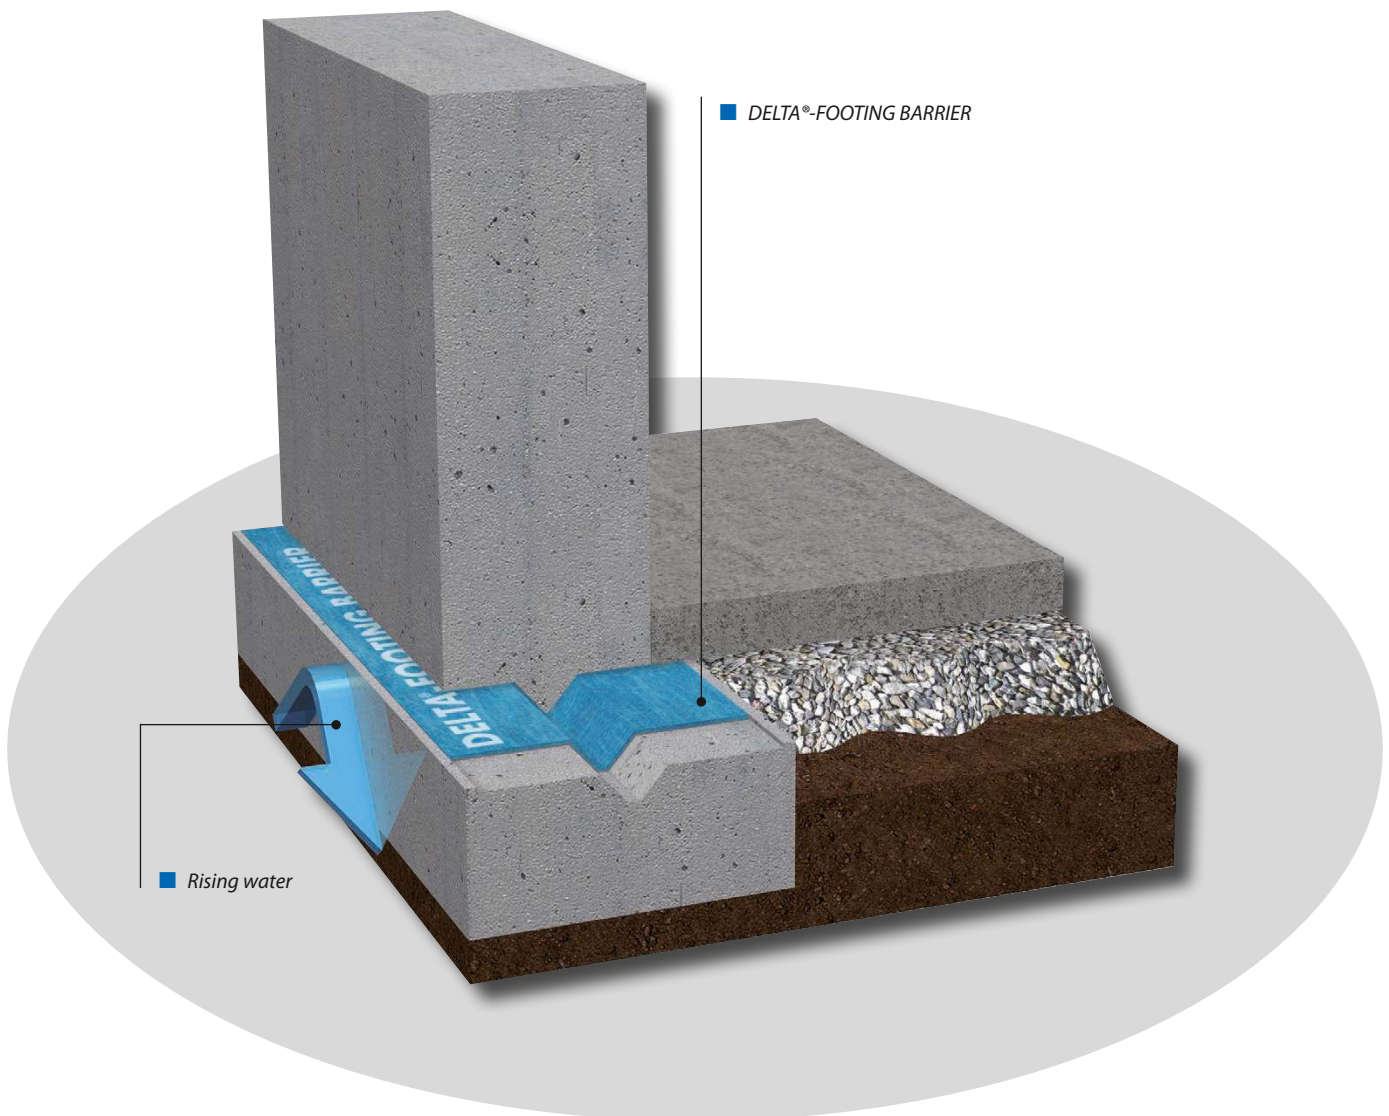

# DELTA<sup>®</sup>-FOOTING BARRIER

Capillary Break Membrane for Footings.

Resists capillary rise of moisture in foundations.

A Simple Solution to a Rising Problem.

# DELTA<sup>®</sup>-FOOTING BARRIER

Part of the DELTA<sup>®</sup> High Performance  
Moisture Protection System for Basements.

Capillary rise through footings is a major problem if foundation perimeter walls are finished or insulated. The footings are in constant contact with wet soil. Capillary wicking transports moisture from the footings up into the bottom part of the wall. Vapor diffusion can continue to carry the moisture into interior wall cavities where it

can cause mold and rot. DELTA®-FOOTING BARRIER is a simple solution to the capillary wicking problem.

- Installs easily between footing and basement wall.
- Flexible membrane for convenient forming of keyway.

#### Technical Data Overview:

<b>Material</b>	3-ply membrane contains polyester needle punched fabric, a polyethylene barrier membrane, and an anti-slip surface layer.
<b>Color</b>	Blue
<b>Application Temperature</b>	Suitable under normal concrete (working) temperature
<b>Durability</b>	To be covered within 2 weeks after application
<b>Life Expectancy</b>	> 25 years at soil temperatures < 68 °F (20 °C)
<b>Roll Size</b>	17.7 inches (0.45 m) width x 82 ft (25 m) length