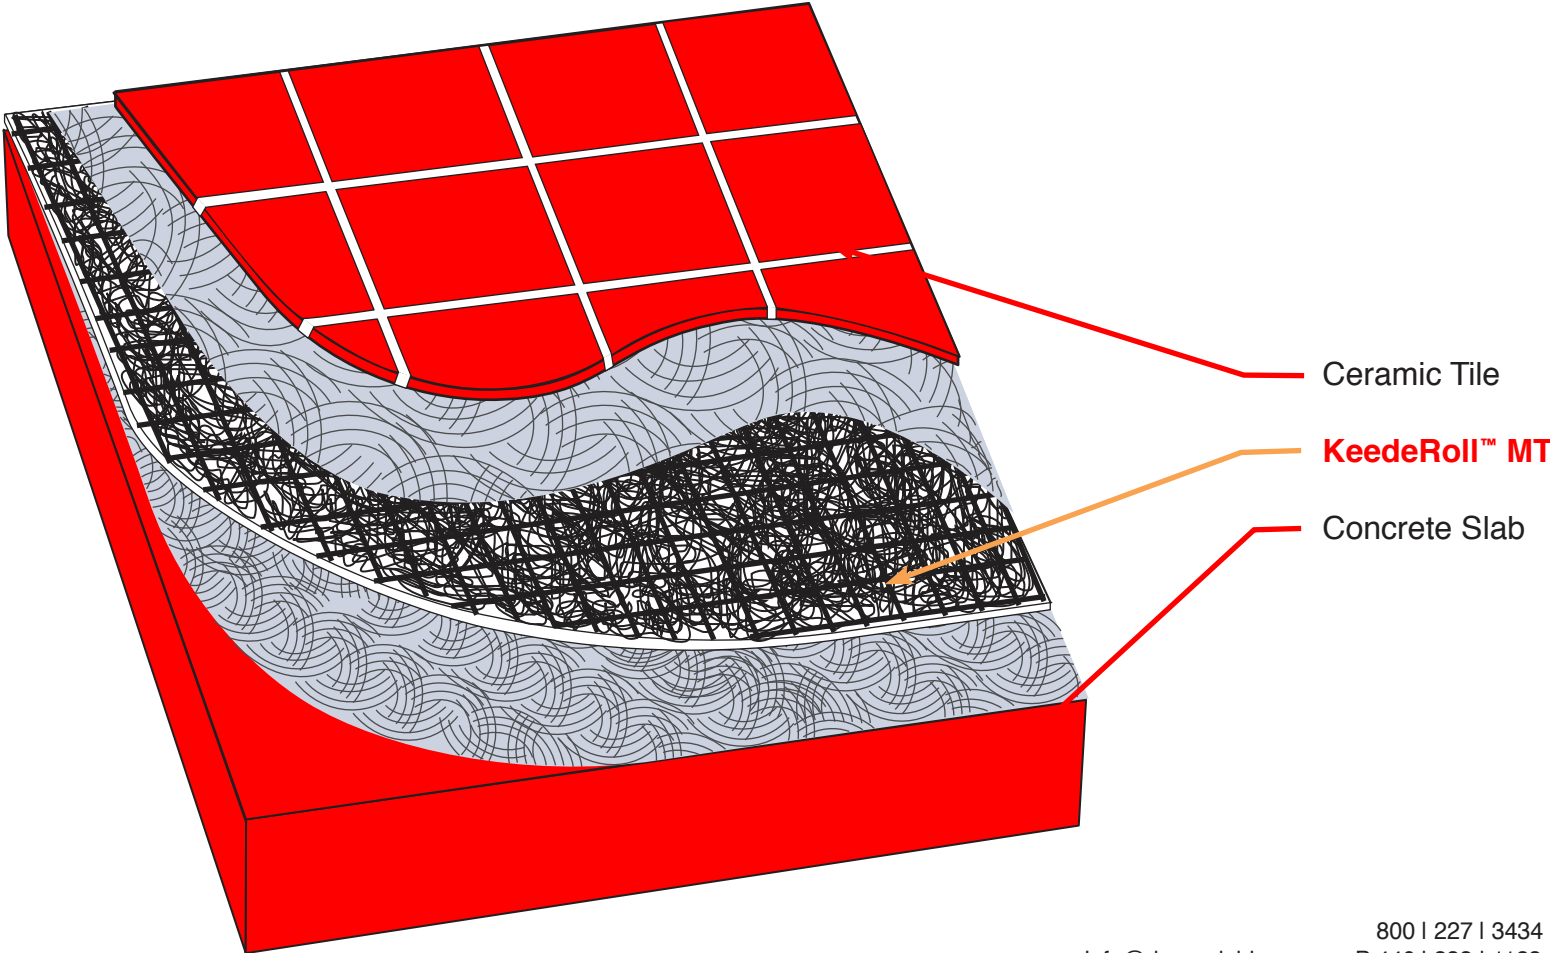

# KeedeRoll™ MT

Ceramic Tile installed on top of KeedeRoll™ MT over Concrete 8" Slab

info@dependable.us  
floorprep.com

800 | 227 | 3434  
P 440 | 333 | 1123  
F 440 | 333 | 3781