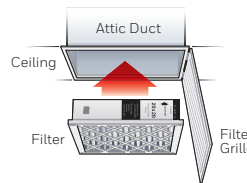

Installation

Ceiling Mount