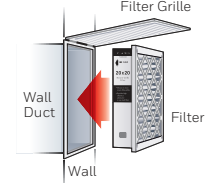

\*under normal household conditions

- PERFECT FIT**

Fits most one-inch ceiling or wall mount return grilles

- INCREASES EFFICIENCY**

Filtered air puts less strain on your heating and cooling equipment, allowing it to run more efficiently.

## Typical household particles

FC40R and FC313R air filters capture 15 times more 0.3-micron particles than typical one-inch fiberglass filters.

## Installation

Ceiling Mount

Wall Mount