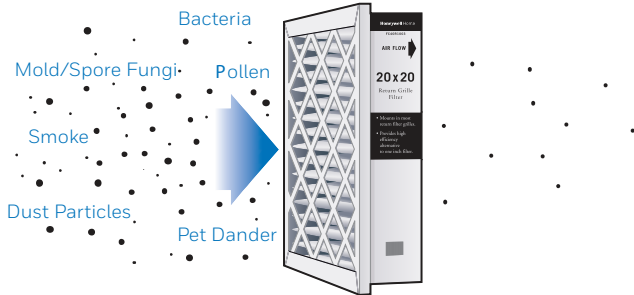

## High-Performance Return Grille Filters

When installed into your home's ceiling or wall return grilles, Resideo's High-Performance Return Grille Filters provide superior air filtration that's up to 10 times more effective\* than standard one-inch filters. It helps trap airborne dust, pollen, mold spores, bacteria and other allergens that pass through your HVAC system. It also lasts up to three times longer than standard one-inch filters, which mean less maintenance for improved indoor air quality.

\*under normal household conditions

- PERFECT FIT**

Fits most one-inch ceiling or wall mount return grilles

- INCREASES EFFICIENCY**

Filtered air puts less strain on your heating and cooling equipment, allowing it to run more efficiently.

## Typical household particles

FC40R and FC313R air filters capture 15 times more 0.3-micron particles than typical one-inch fiberglass filters.