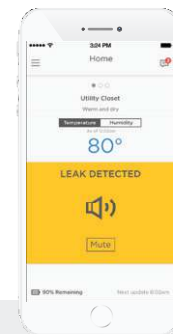

Lyric™ Wi-Fi Water Leak
and Freeze Detector

Single Pack & Contractor Pack

Lyric™ Wi-Fi Water Leak and Freeze Detector

Offer your customers peace of mind through alerts about water leaks.

Just as the Lyric Thermostat keeps homeowners connected to their heating and cooling system to maximize energy savings and comfort control, the Lyric Wi-Fi Water Leak and Freeze Detector keeps them connected to help protect against major water damage. It can alert them to water leaks before they become costly problems.

Detection & Protection
The average water leak causes \$7000 in damage.* Alerts from the Lyric app can help reduce the risk. The unit can also detect temperatures that could freeze pipes and humidity that could damage valuables.

Fewer Callbacks
Battery operation makes maintenance easy for the homeowner. Plus, the unit is reusable after a detection.

Backed By Honeywell
The Lyric Wi-Fi Water Leak and Freeze Detector is part of Honeywell's trusted Lyric connected platform. It can be used as a standalone** product or to drive sales as part of a complete system, strengthening your reputation as a solution provider.

Expandable
The Lyric Wi-Fi Water Leak and Freeze Detector includes a 4-ft. water sensing cable. Additional cables can be added for expanded coverage, up to 500 ft.

Bottom Line Growth
Water damage can happen to anyone — so the Lyric Wi-Fi Water Leak and Freeze Detector can be recommended to all customers. For you, that means adding it to your lineup will lead to increased upsell opportunities for your business.