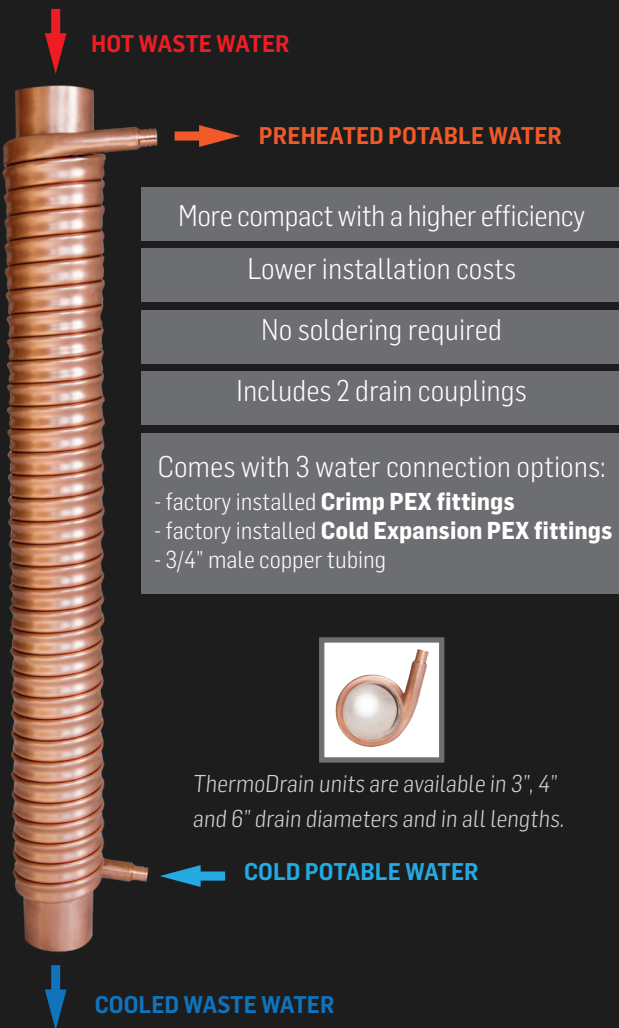

Reduce overall cost of heating water by up to 40%

5-year warranty

MOST POPULAR RESIDENTIAL MODEL

TDH3335B-DR-PEX

ThermoDrain units are available in 3", 4" and 6" drain diameters and in all lengths.

ThermoDrain™

INSTALLATION OPTIONS

The ThermoDrain is installed vertically, replacing a section of the main drain stack. It transfers the heat energy from the waste water through heat transfer to the cold potable water flowing in the outer coils. The preheated potable water can then be routed to the cold of the shower, the cold inlet of the hot water or to both of these.