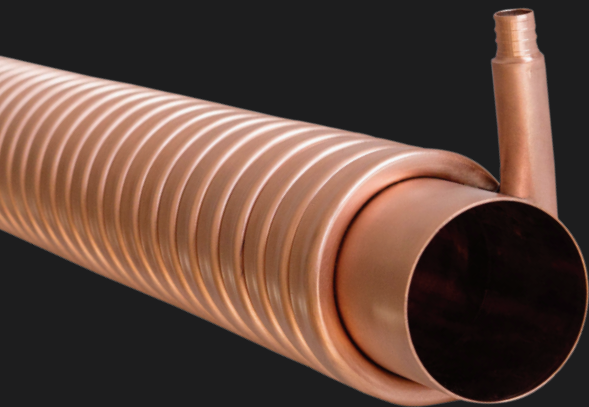

BENEFITS OF USING THERMODRAIN

Cut installation costs with ThermoDrain exclusive features

Compatible with all water heaters

Increases maximum flow rates on tankless hot water heaters by up to 60%

Increases tank hot water heater shower time by up to 300%

Reduce overall cost of heating water by up to 40%

5-year warranty

MOST POPULAR RESIDENTIAL MODEL

TDH3335B-DR-PEX

ThermoDrain units are available in 3", 4" and 6" drain diameters and in all lengths.

ThermoDrain™

INSTALLATION OPTIONS

The ThermoDrain is installed vertically, replacing a section of the main drain stack. It transfers the heat energy from the waste water through heat transfer to the cold potable water flowing in the outer coils. The preheated potable water can then be routed to the cold of the shower, the cold inlet of the hot water or to both of these.